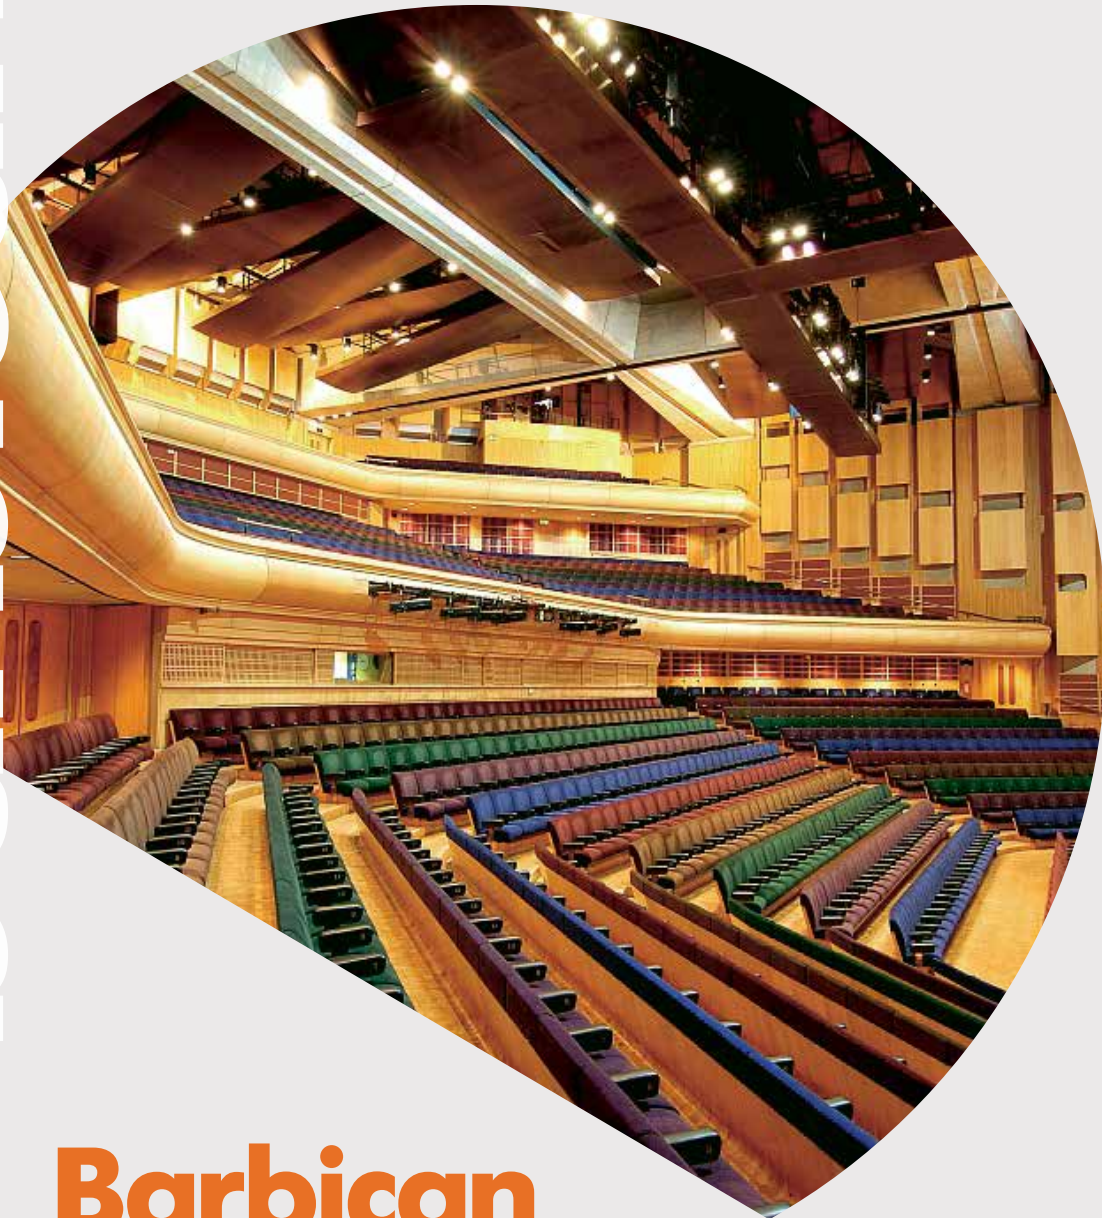

## Barbican Venue Hire

**In the heart of the City of London,  
with excellent national and  
international transport links,  
the Barbican is Europe's largest  
combined arts and events centre.**

The AIM Gold accredited Barbican has 19 flexible and creative spaces that can be hired for a wide range of events, from conferences, AGMs and product launches to meetings, receptions, and weddings.